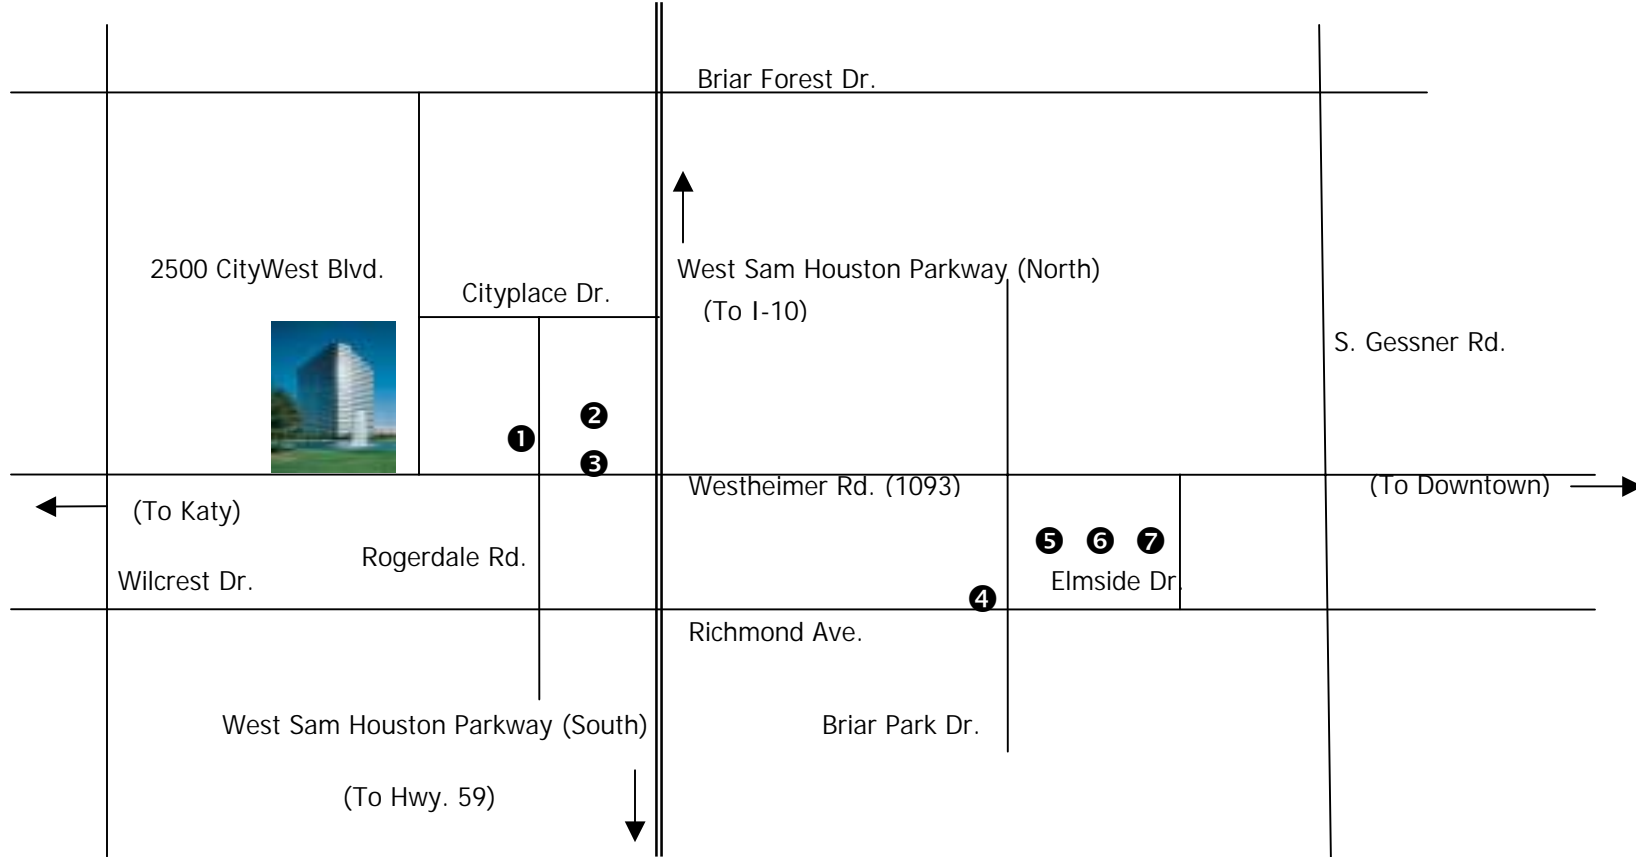

Aspen Technology Inc. 2500 CityWest Suite 1600, Houston, TX 77042

AREA HOTEL INFORMATION

Within walking distance of AspenTech:

- ❶ Homewood Suites *
2424 Rogerdale
Houston, TX 77042
(713) 334-2424
- ❷ Fairfield Inn
2400 West Sam Houston Pkwy. S.
Houston, TX 77042
(713) 334-2400
- ❸ Studio Plus
2424 West Sam Houston Pkwy, S.
Houston, TX 77042
(713) 532-0524

Within 5-10 minute drive of AspenTech:

- ❹ Marriott Westchase*
2900 Briar Park
Houston, TX 77042
(713) 978-7400
- ❺ Hilton *
9999 Westheimer
Houston, TX 77042
(713) 974-1000
- ❻ Courtyard Marriott
9975 Westheimer
Houston, TX 77042
(713) 784-9009

- ❼ Residence Inn
9965 Westheimer
Houston, TX 77042
(713) 974-5454

NOTES:

The Marriott Westchase offers a free shuttle within 3 mile radius of the hotel. Ask the hotel concierge for information.

* Ask these hotels for the AspenTech rate (These rates are normally based on availability.)