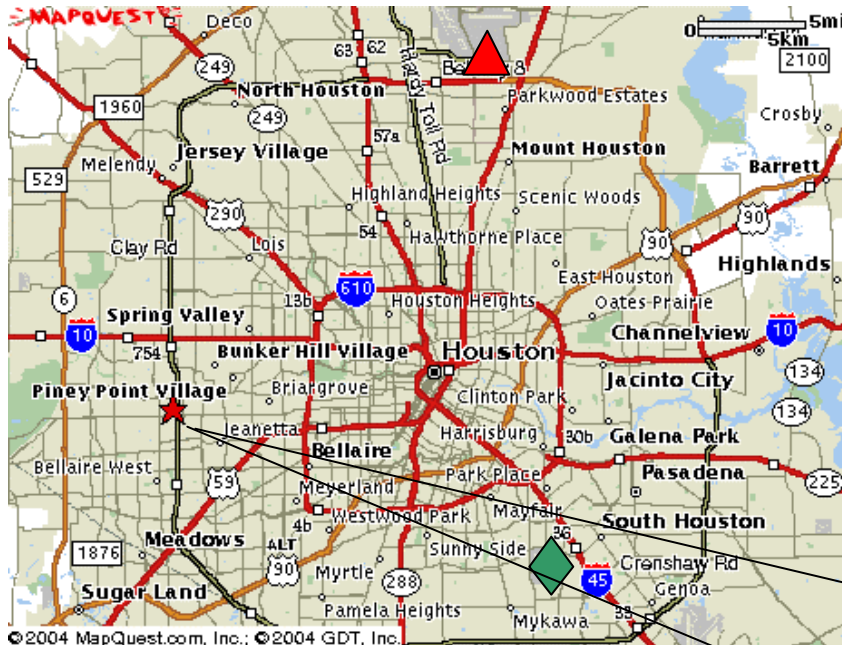

DIRECTIONS TO ASPENTECH

Aspen Technology, Inc.
2500 CityWest Blvd., Suite 1600
Houston, TX 77042
(281) 584-1000

Located in Houston's exclusive Westchase area, the building is immediately adjacent to Westheimer Road and Beltway 8.

Directions from the North:

Take the W. Sam Houston Tollway South, exit Westheimer, and turn right on Westheimer then right on CityWest Blvd. The building will be on the left.

Directions from the South:

Take the W. Sam Houston Tollway North, exit Westheimer, and turn left on Westheimer then right on CityWest Blvd. The building will be on the left.

-  Bush Intercontinental Airport (estimated 31 miles)
-  Hobby Airport (estimated 27 miles)

©2004 MapQuest.com, Inc.; ©2004 NAVTEQ