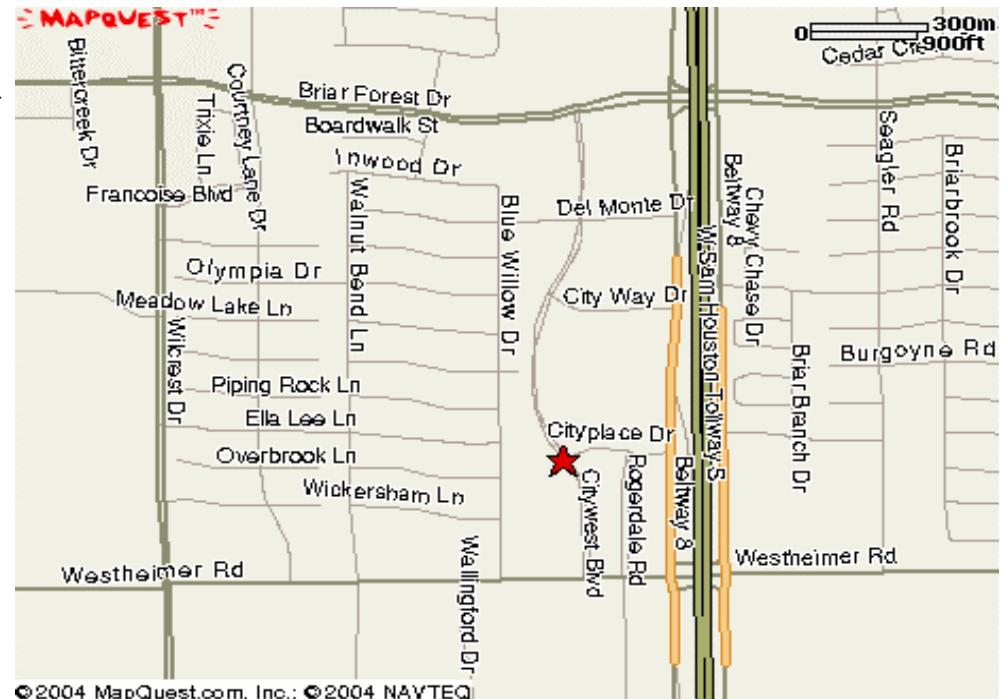

DIRECTIONS TO ASPENTECH

Aspen Technology, Inc.
2500 CityWest Blvd., Suite 1600
Houston, TX 77042
(281) 584-1000

Located in Houston's exclusive Westchase area, the building is immediately adjacent to Westheimer Road and Beltway 8.

Directions from the North:

Take the W. Sam Houston Tollway South, exit Westheimer, and turn right on Westheimer then right on CityWest Blvd. The building will be on the left.

Directions from the South:

Take the W. Sam Houston Tollway North, exit Westheimer, and turn left on Westheimer then right on CityWest Blvd. The building will be on the left.

-  Bush Intercontinental Airport (estimated 31 miles)
-  Hobby Airport (estimated 27 miles)

©2004 MapQuest.com, Inc.; ©2004 NAVTEQ